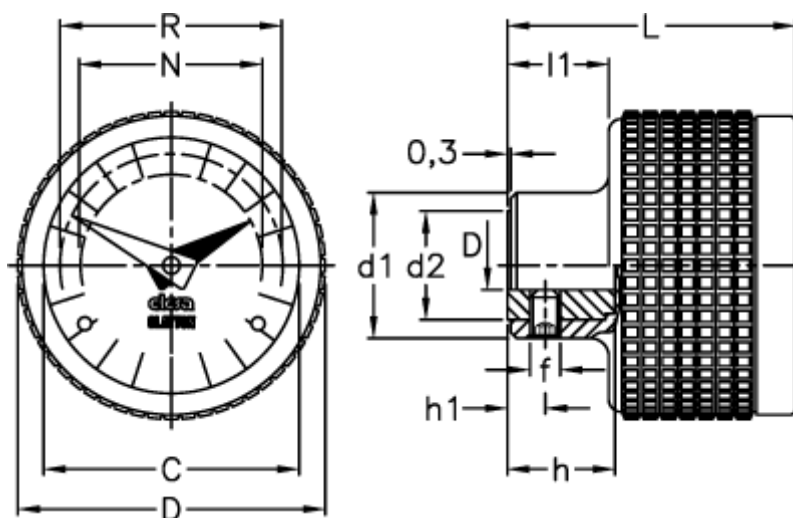

Article number: 2307056091

Description: E+G Gravity indicator
MBT.50/GA11-0002-D

Measures

C	= 42	L	= 48
D	= 51	l1	= 16.5
d1	= 24	N	= 30
d2	= 18	R	= 37
d H7	= 8		
f	= M5		
h	= 17		
h1	= 6		